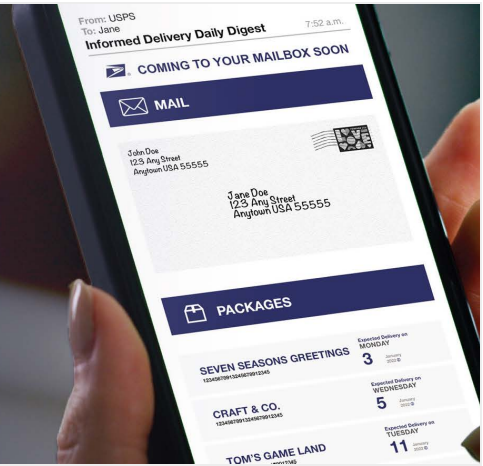

Get Tracking Updates in a Daily Email

Our Informed Delivery® feature sends you a daily email with mail and packages arriving soon. Tracking numbers are automatically included so you don't have to manually track your deliveries.

[Sign Up for Free](#)

Expected delivery date and time is subject to change, but if it does we'll send you an email update. Delivery options not available for all packages at all times.

Visit [USPS Tracking](#)® to check the most up-to-date status of your package. Sign up for [Informed Delivery](#)® to digitally preview the address side of your incoming letter-sized mail and manage your packages scheduled to arrive soon! To update how frequently you receive emails from USPS, log in to your [USPS.com](#) account.

Want regular updates on your package? [Set up text alerts](#).

Download USPS Mobile®

[USPS.com](#) | [Privacy Policy](#) | [Customer Service](#) | [FAQs](#)

Delivery date and time depends on origin, destination and Post Office™ acceptance time and is subject to change. Delivery options are subject to restrictions and may not be available for your item.

This is an automated email; please do not reply to this message. This message is for the designated recipient only and may contain privileged, proprietary, or otherwise private information. If you have received it in error, please delete. Any other use of the email by you is prohibited.

Copyright © 2022. All rights reserved.